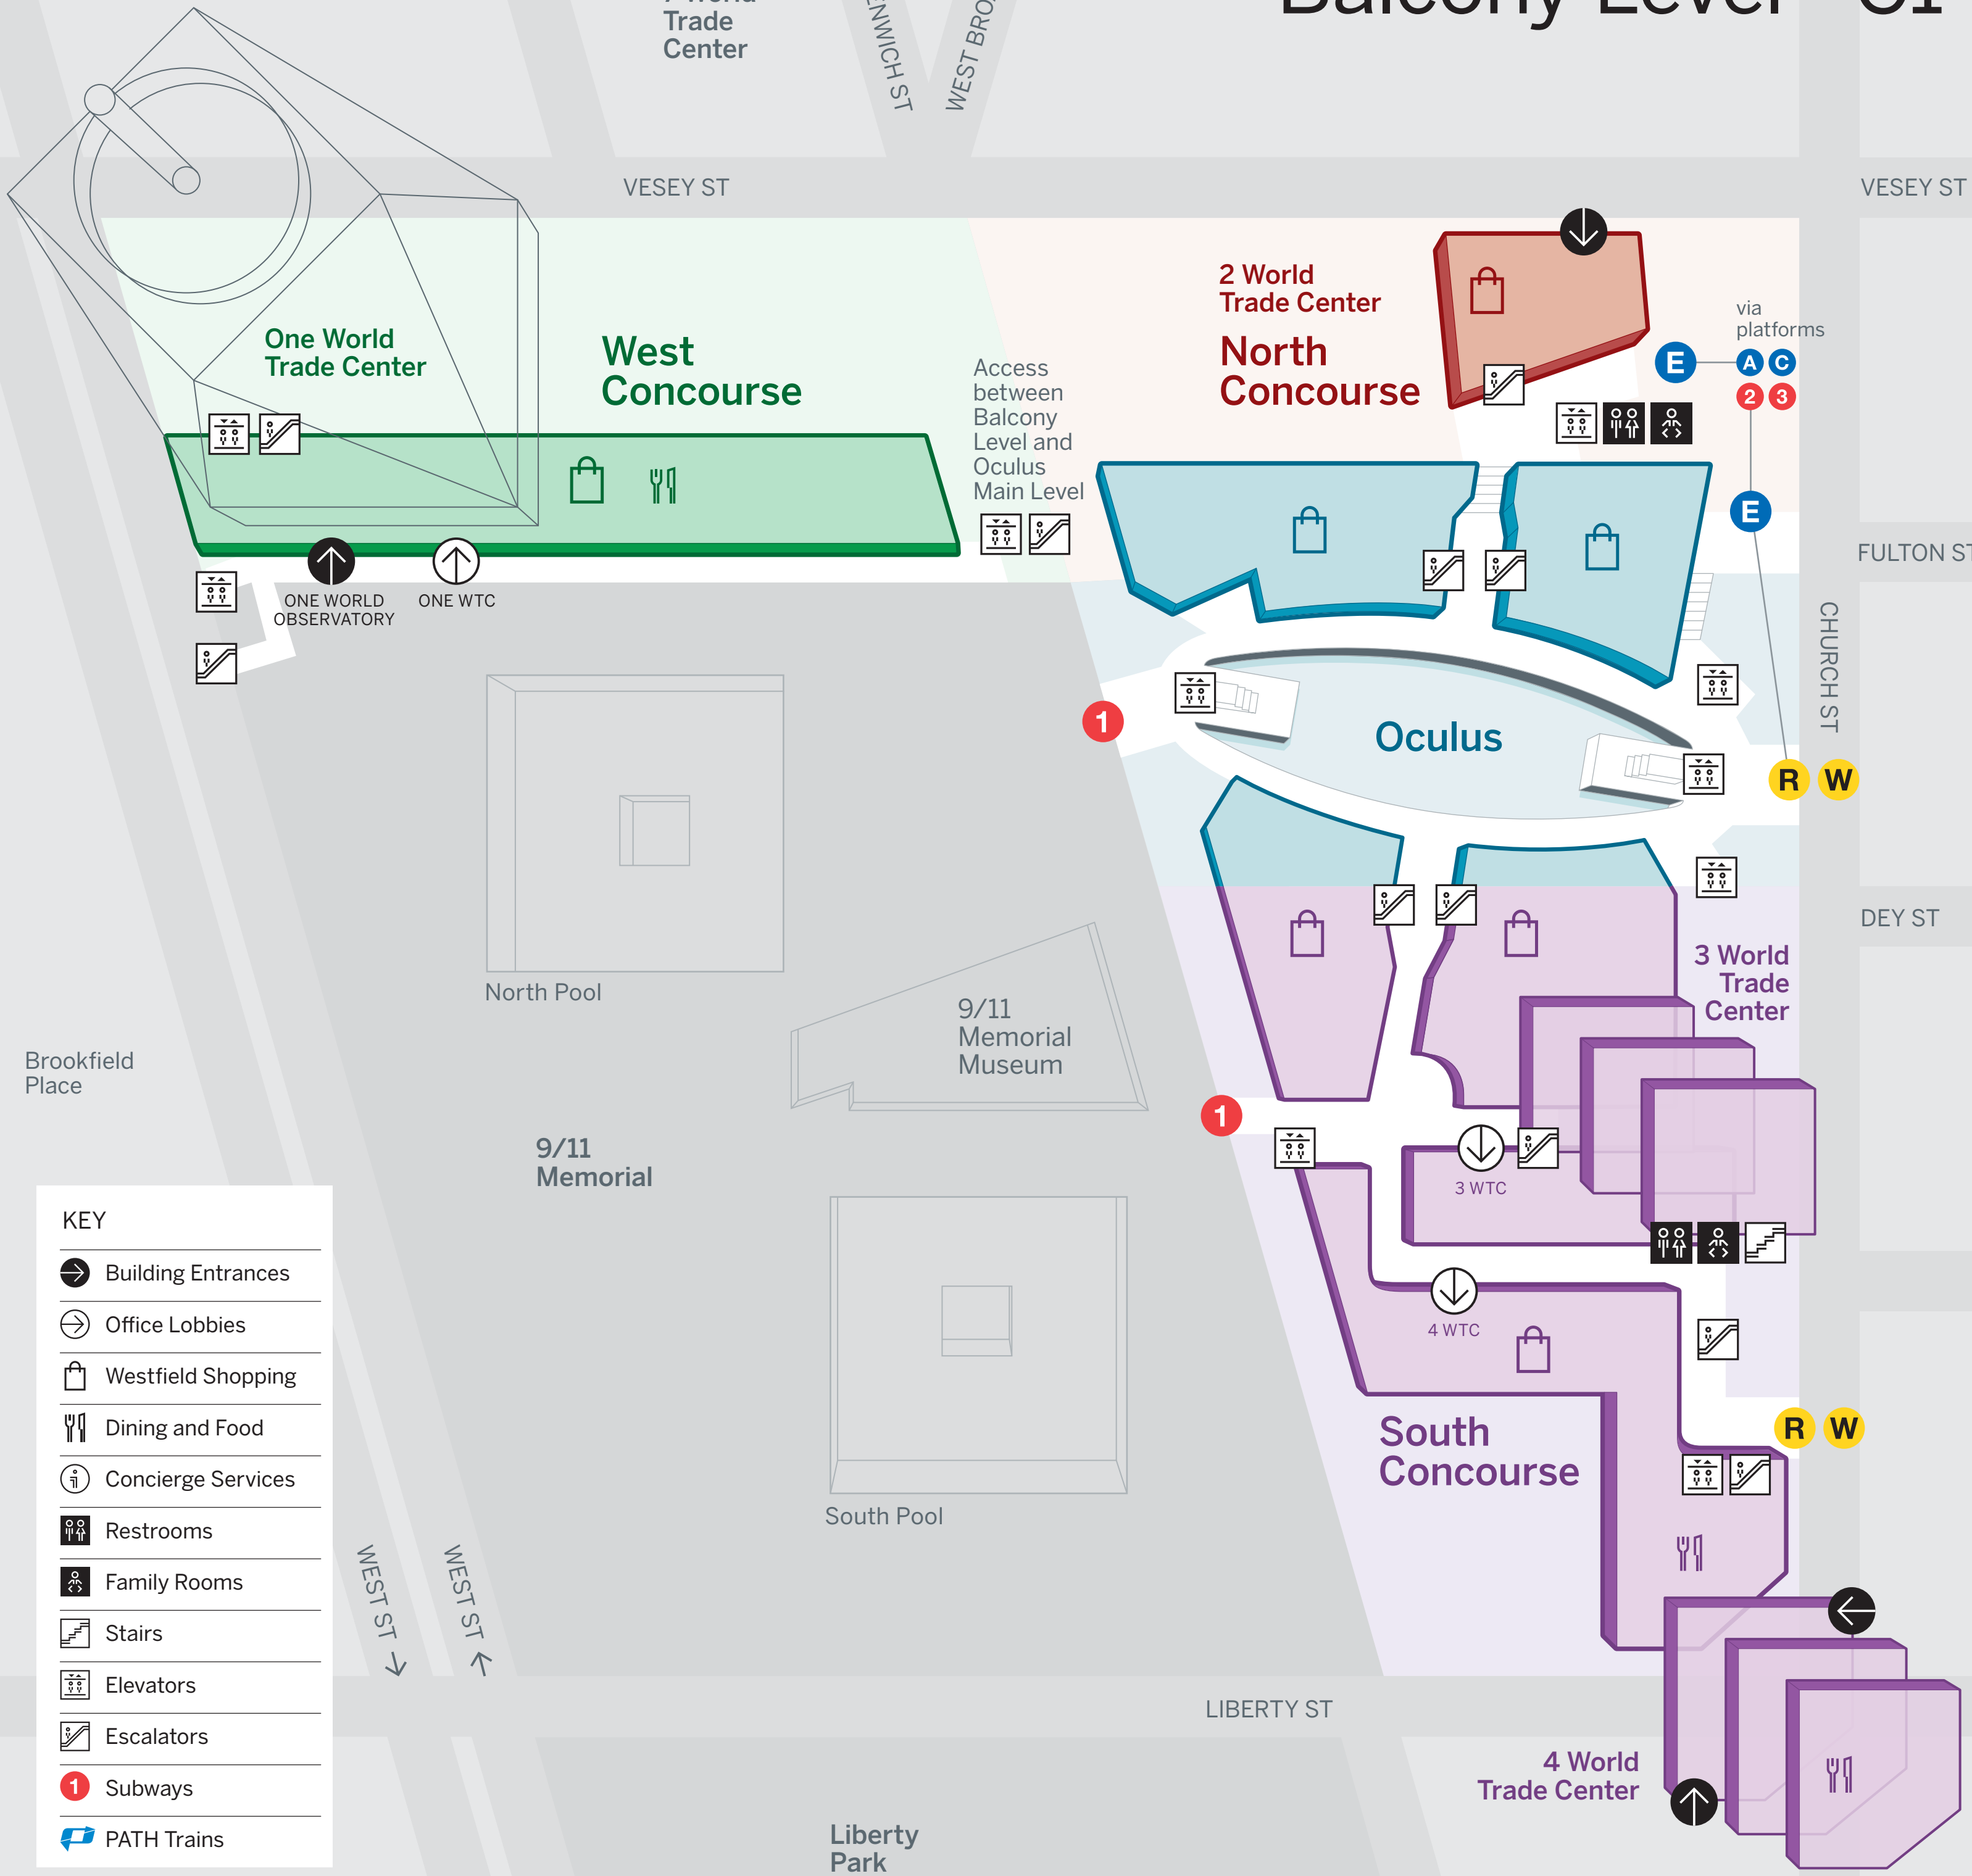

WORLD TRADE CENTER

Balcony Level - C1

KEY

- Building Entrances
- Office Lobbies
- Westfield Shopping
- Dining and Food
- Concierge Services
- Restrooms
- Family Rooms
- Stairs
- Elevators
- Escalators
- Subways
- PATH Trains