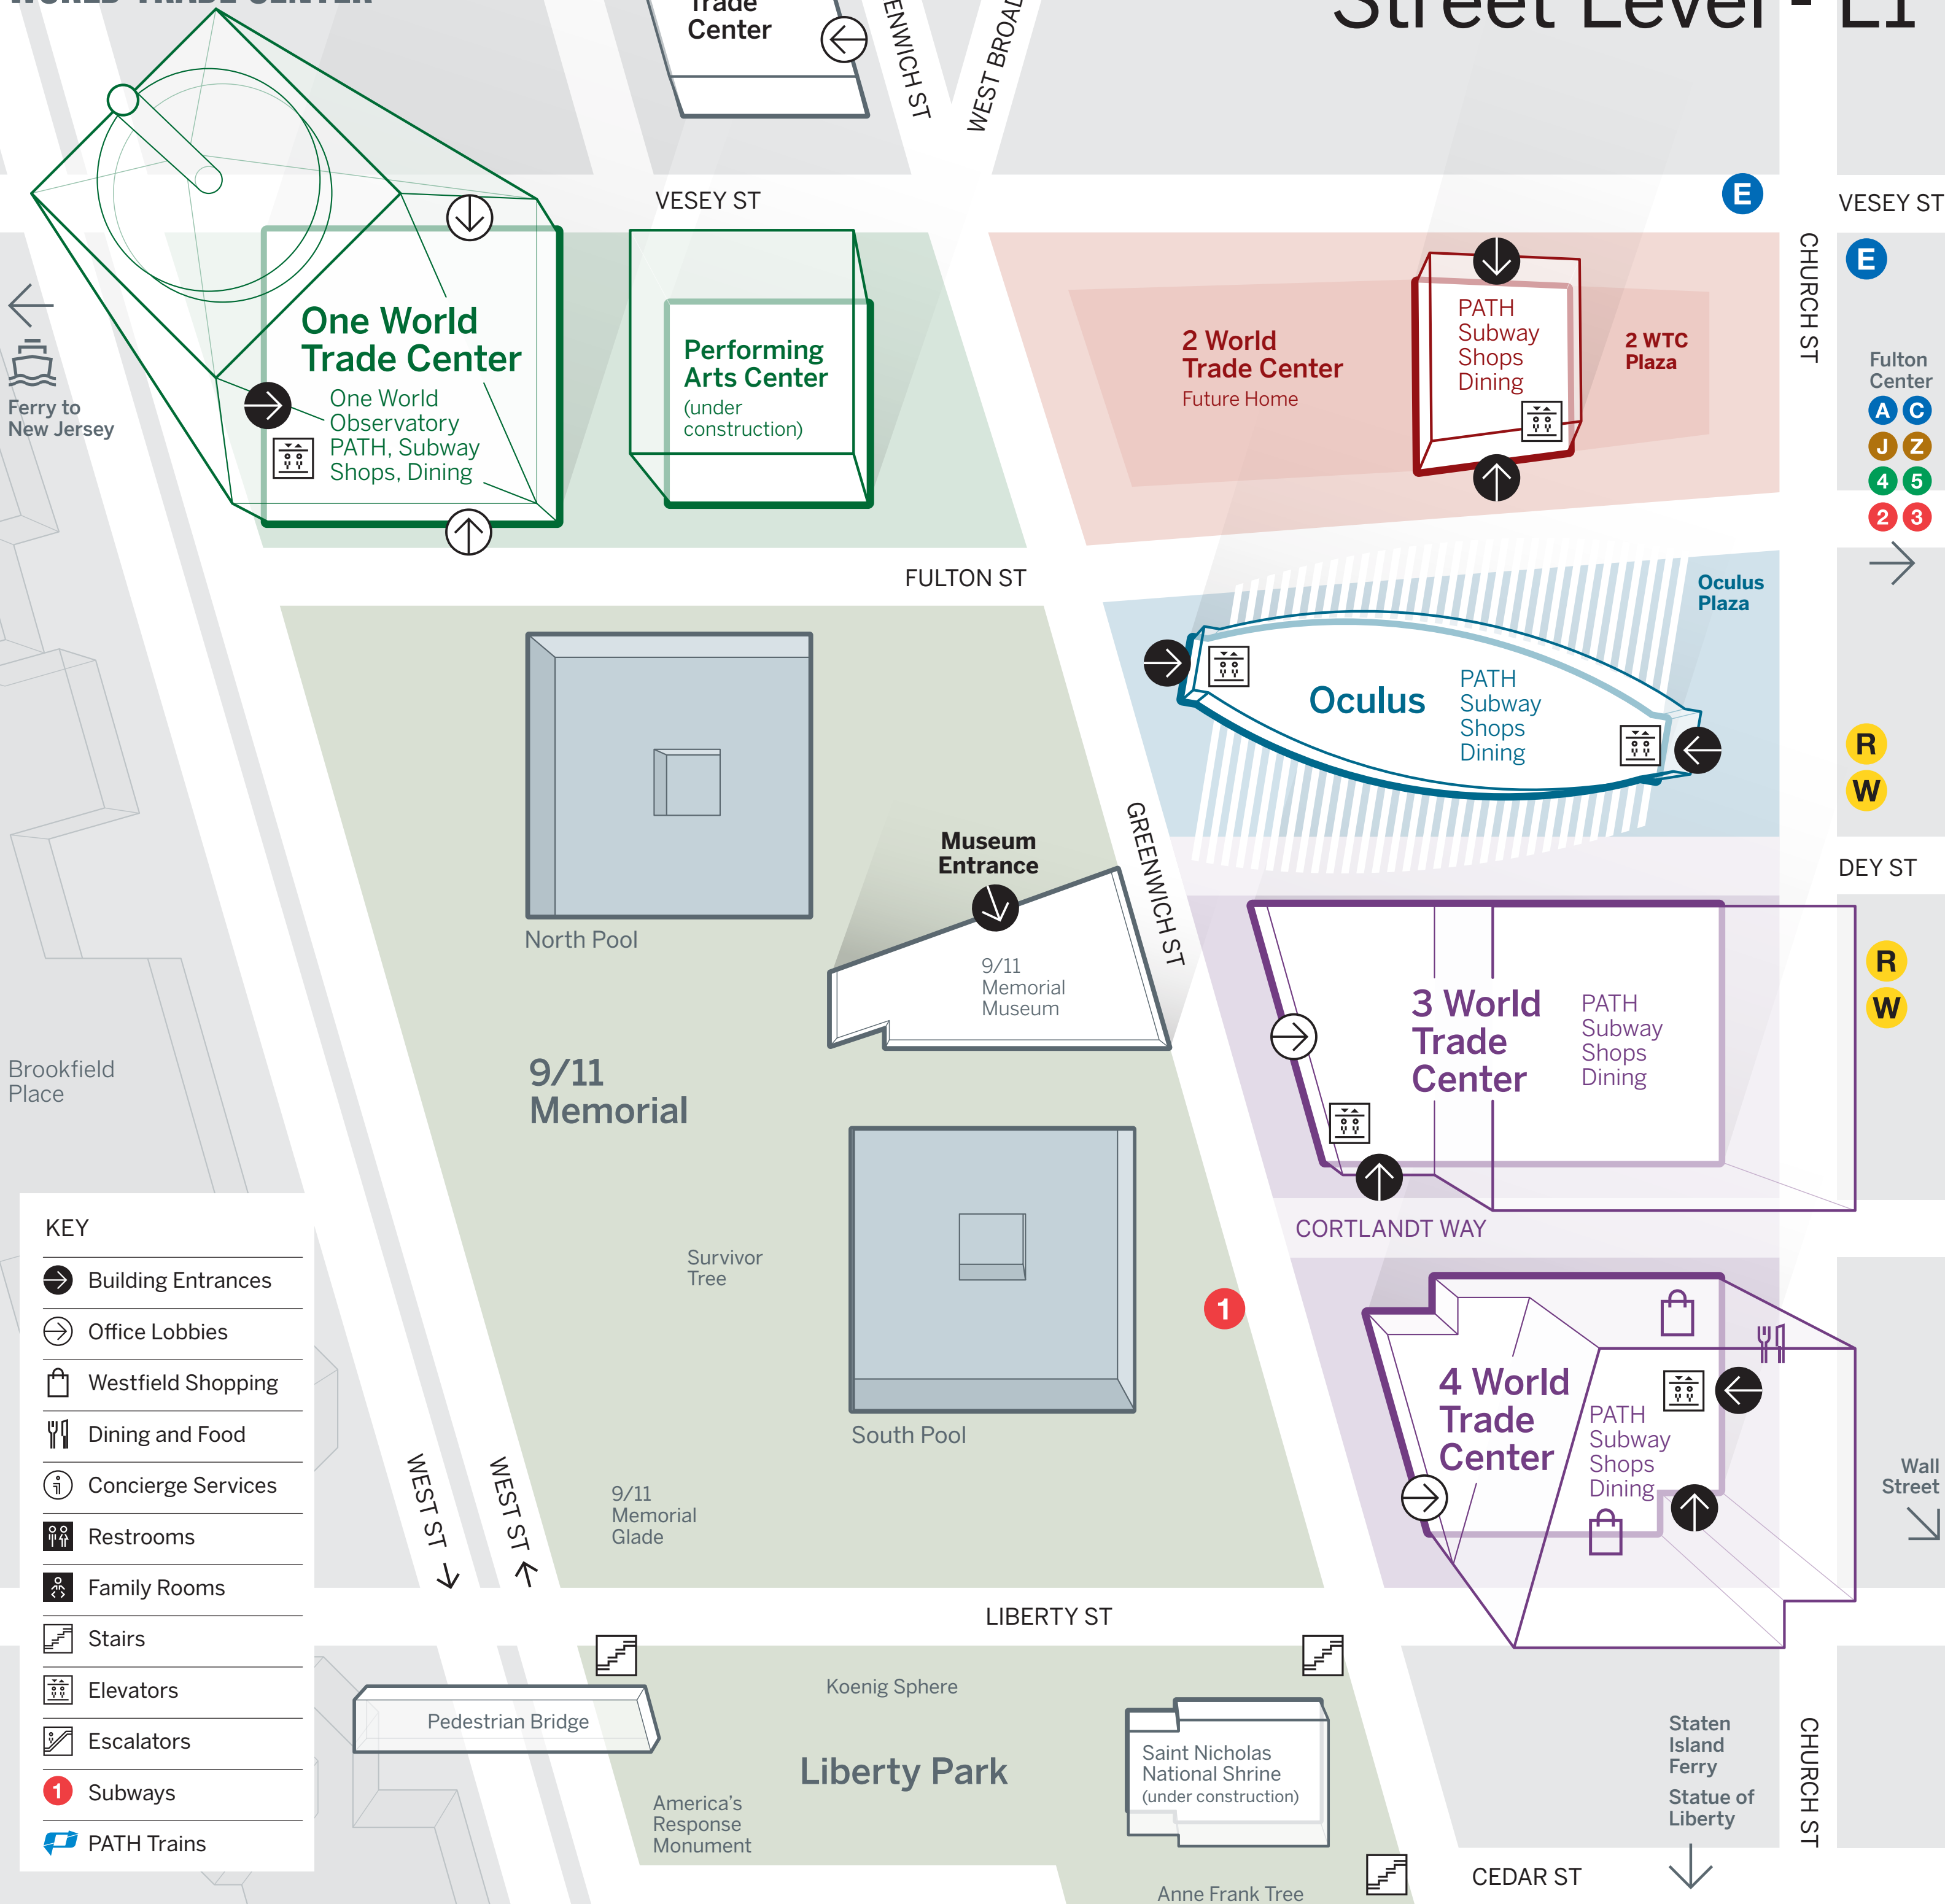

WORLD TRADE CENTER

Street Level - L1

7 World Trade Center

GREENWICH ST

WEST BROADWAY

VESEY ST

E

VESEY ST

One World Trade Center

One World Observatory
PATH, Subway
Shops, Dining

Performing Arts Center
(under construction)

2 World Trade Center
Future Home

PATH
Subway
Shops
Dining

2 WTC Plaza

CHURCH ST

E

Fulton Center
A C
J Z
4 5
2 3

Ferry to New Jersey

FULTON ST

Oculus

PATH
Subway
Shops
Dining

Oculus Plaza

R
W

Museum Entrance

9/11 Memorial Museum

North Pool

9/11 Memorial

Survivor Tree

South Pool

CORTLANDT WAY

3 World Trade Center

PATH
Subway
Shops
Dining