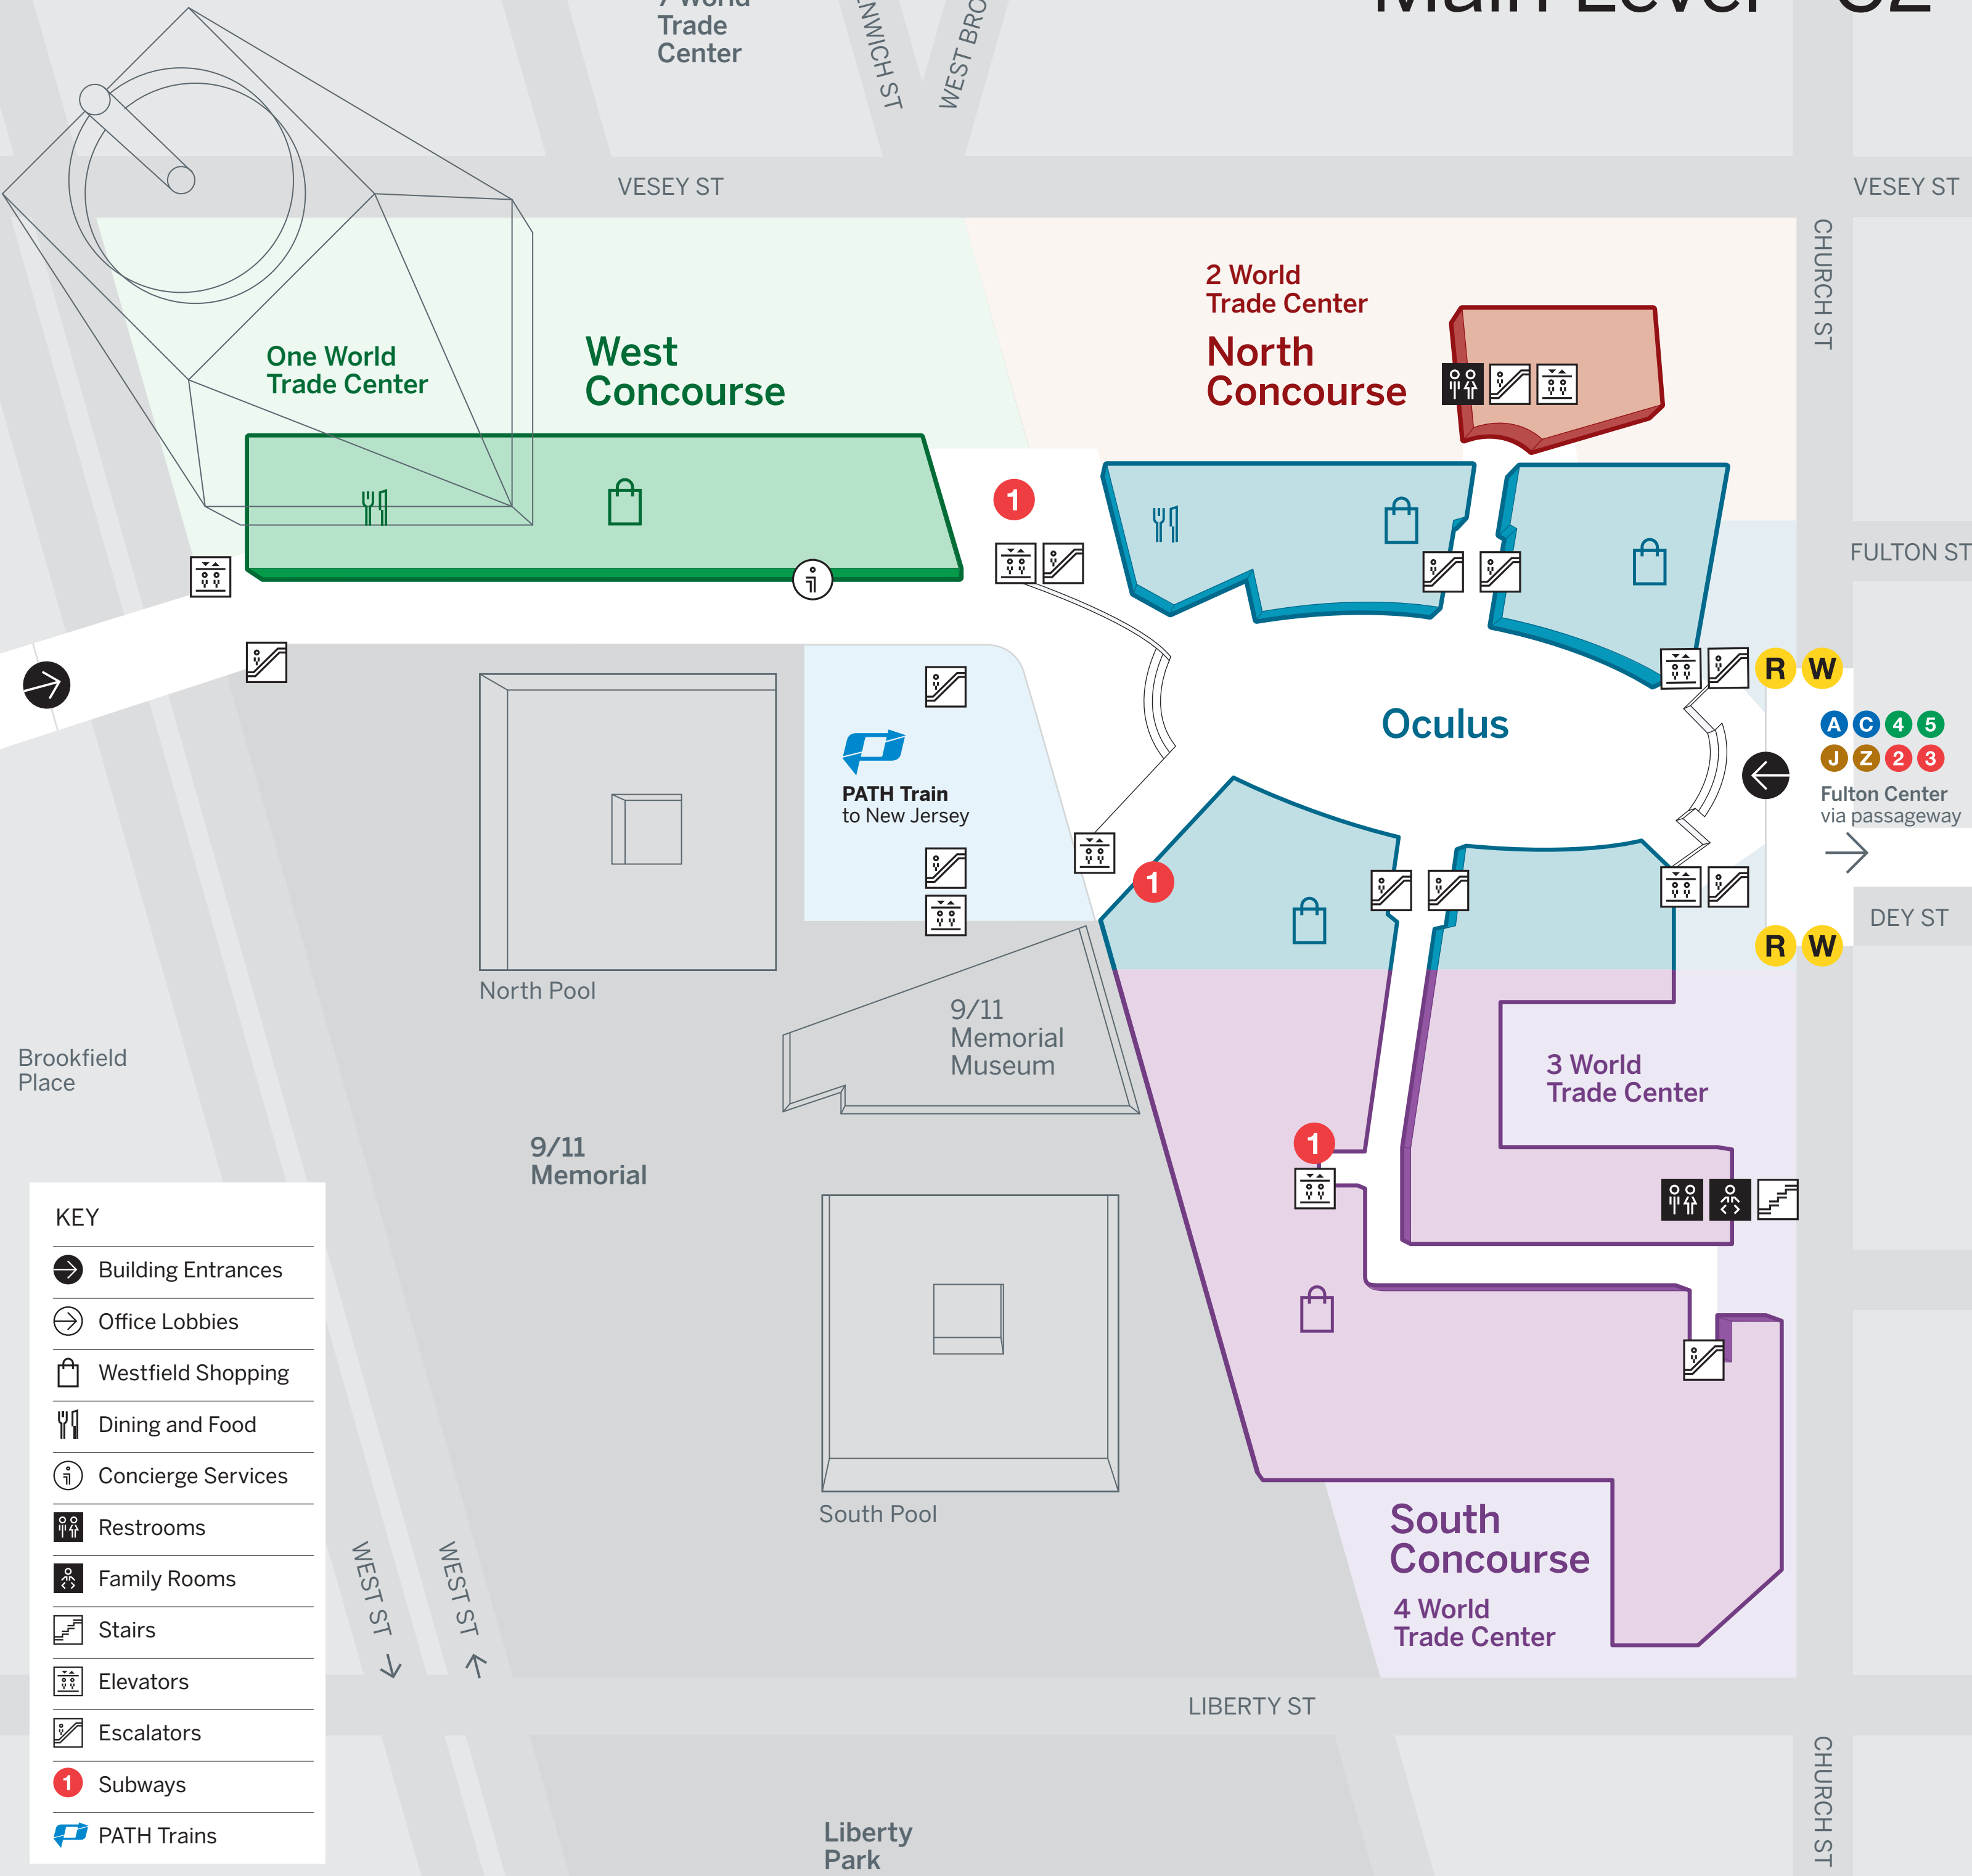

R
W

Brookfield Place

KEY

- Building Entrances
- Office Lobbies
- Westfield Shopping
- Dining and Food
- Concierge Services
- Restrooms
- Family Rooms
- Stairs
- Elevators
- Escalators
- Subways
- PATH Trains

Anne Frank Tree

Staten Island Ferry
Statue of Liberty

CHURCH ST

CEDAR ST

Wall Street

WORLD TRADE CENTER

Balcony Level - C1

KEY

-  Building Entrances
-  Office Lobbies
-  Westfield Shopping
-  Dining and Food
-  Concierge Services
-  Restrooms
-  Family Rooms
-  Stairs
-  Elevators
-  Escalators
-  Subways
-  PATH Trains

7 World Trade Center

9/11 Memorial Museum

9/11 Memorial

Liberty Park

- KEY**
- ➔ Building Entrances
 - ➔ Office Lobbies
 - 🛍️ Westfield Shopping
 - 🍴 Dining and Food
 - 👤 Concierge Services
 - 🚻 Restrooms
 - 👨‍👩‍👧 Family Rooms
 - 🪜 Stairs
 - 🛗 Elevators
 - 🏃 Escalators
 - 1 Subways
 - 🚆 PATH Trains